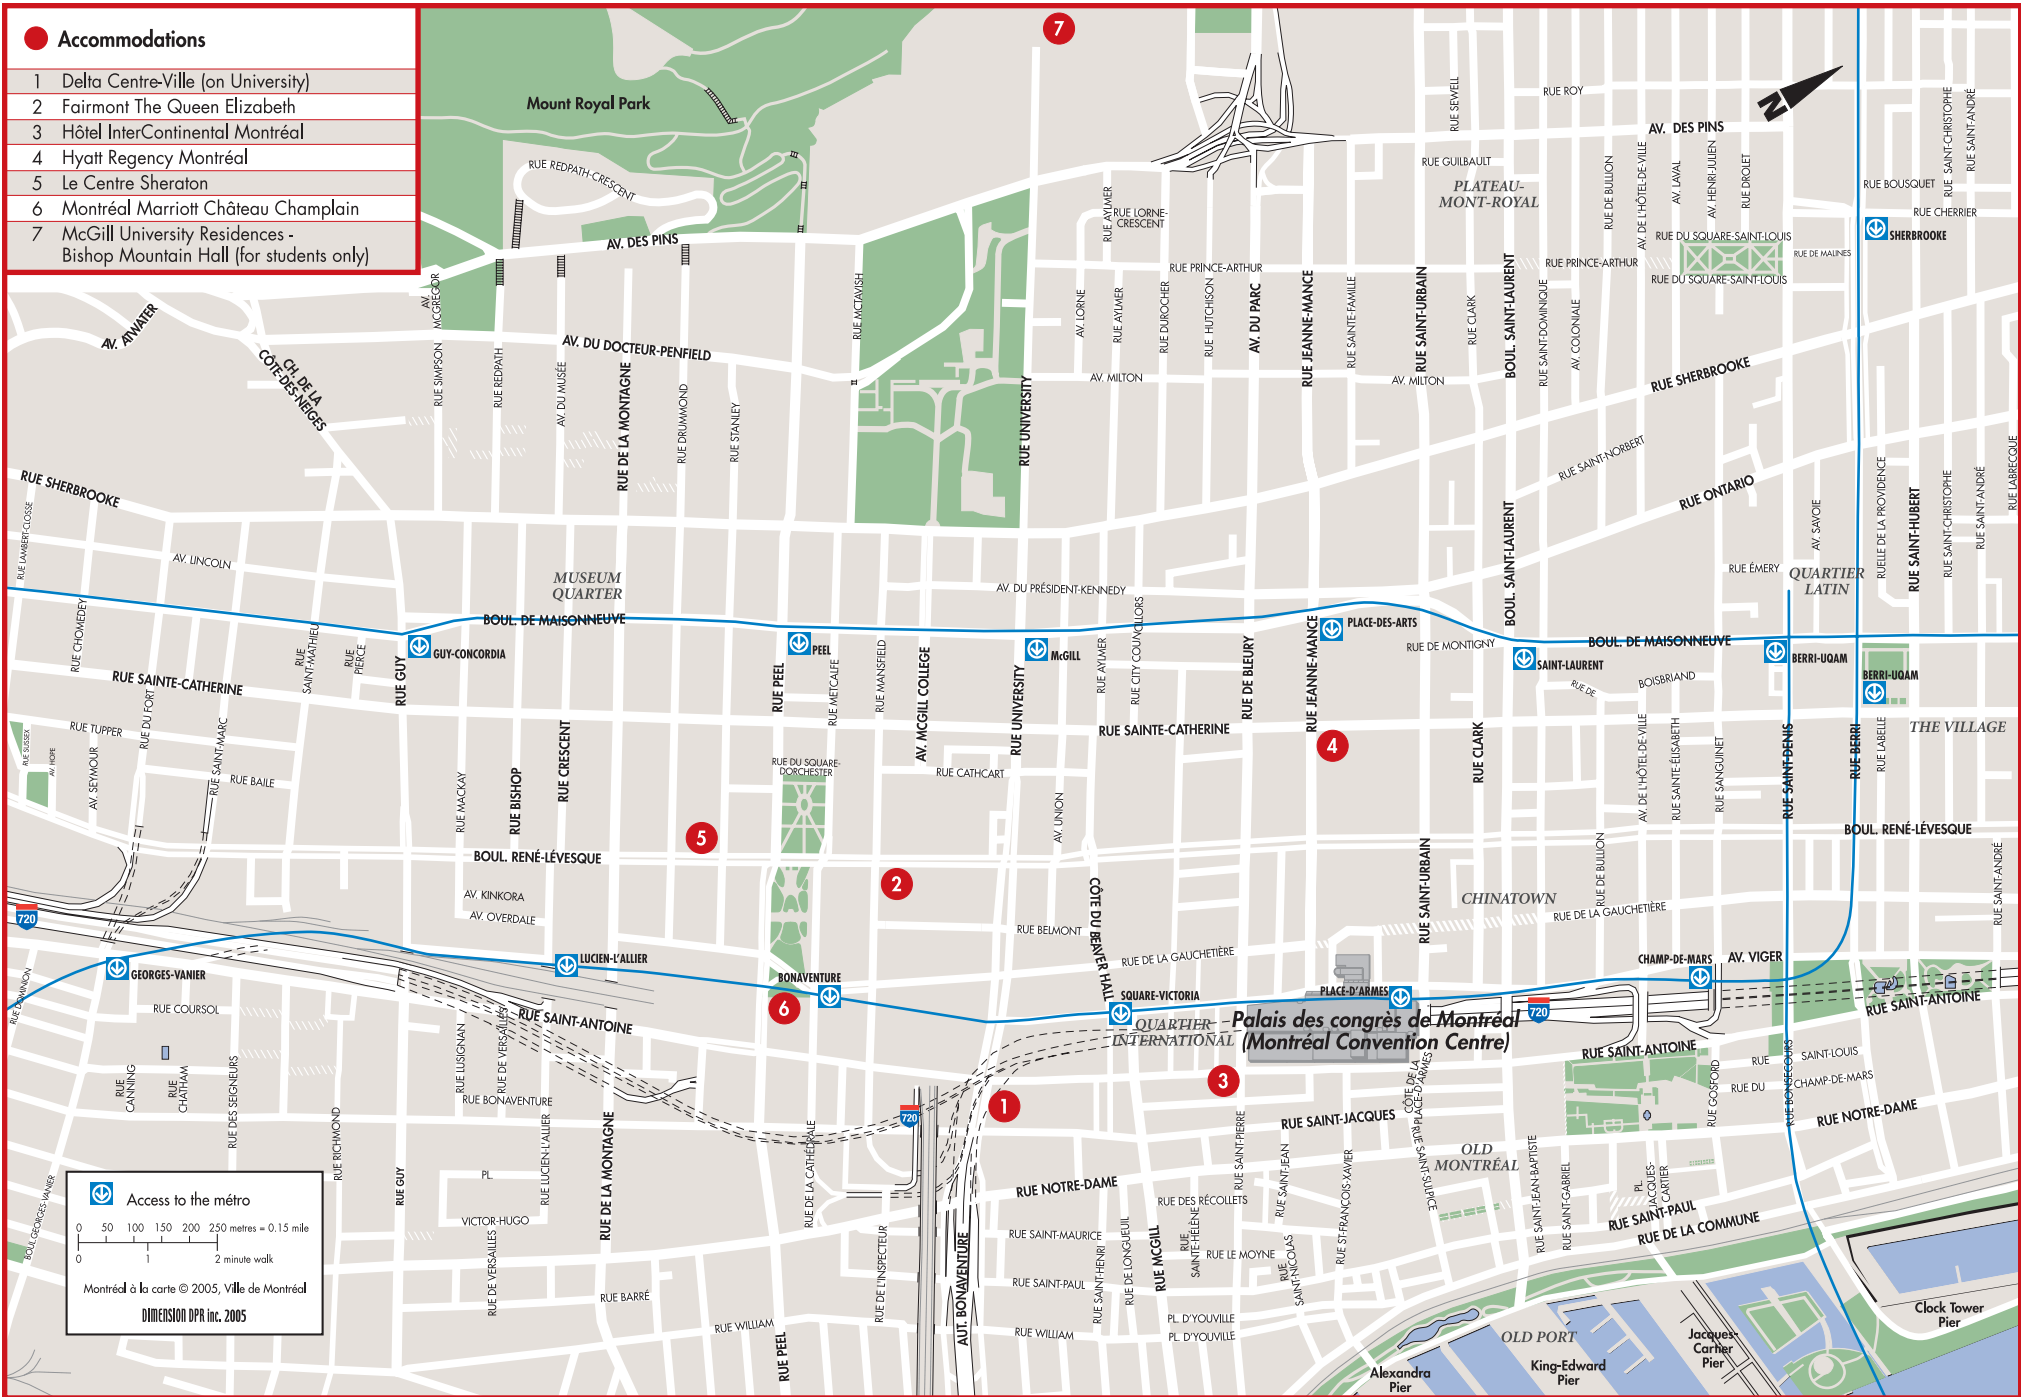

- Accommodations**
- 1 Delta Centre-Ville (on University)
 - 2 Fairmont The Queen Elizabeth
 - 3 Hôtel InterContinental Montréal
 - 4 Hyatt Regency Montréal
 - 5 Le Centre Sheraton
 - 6 Montréal Marriott Château Champlain
 - 7 McGill University Residences - Bishop Mountain Hall (for students only)

DOWNTOWN MONTRÉAL

101st Annual Meeting American Sociological Association, August 11 - 14, 2006
*Palais des congrès de Montréal
 (Montréal Convention Centre)*